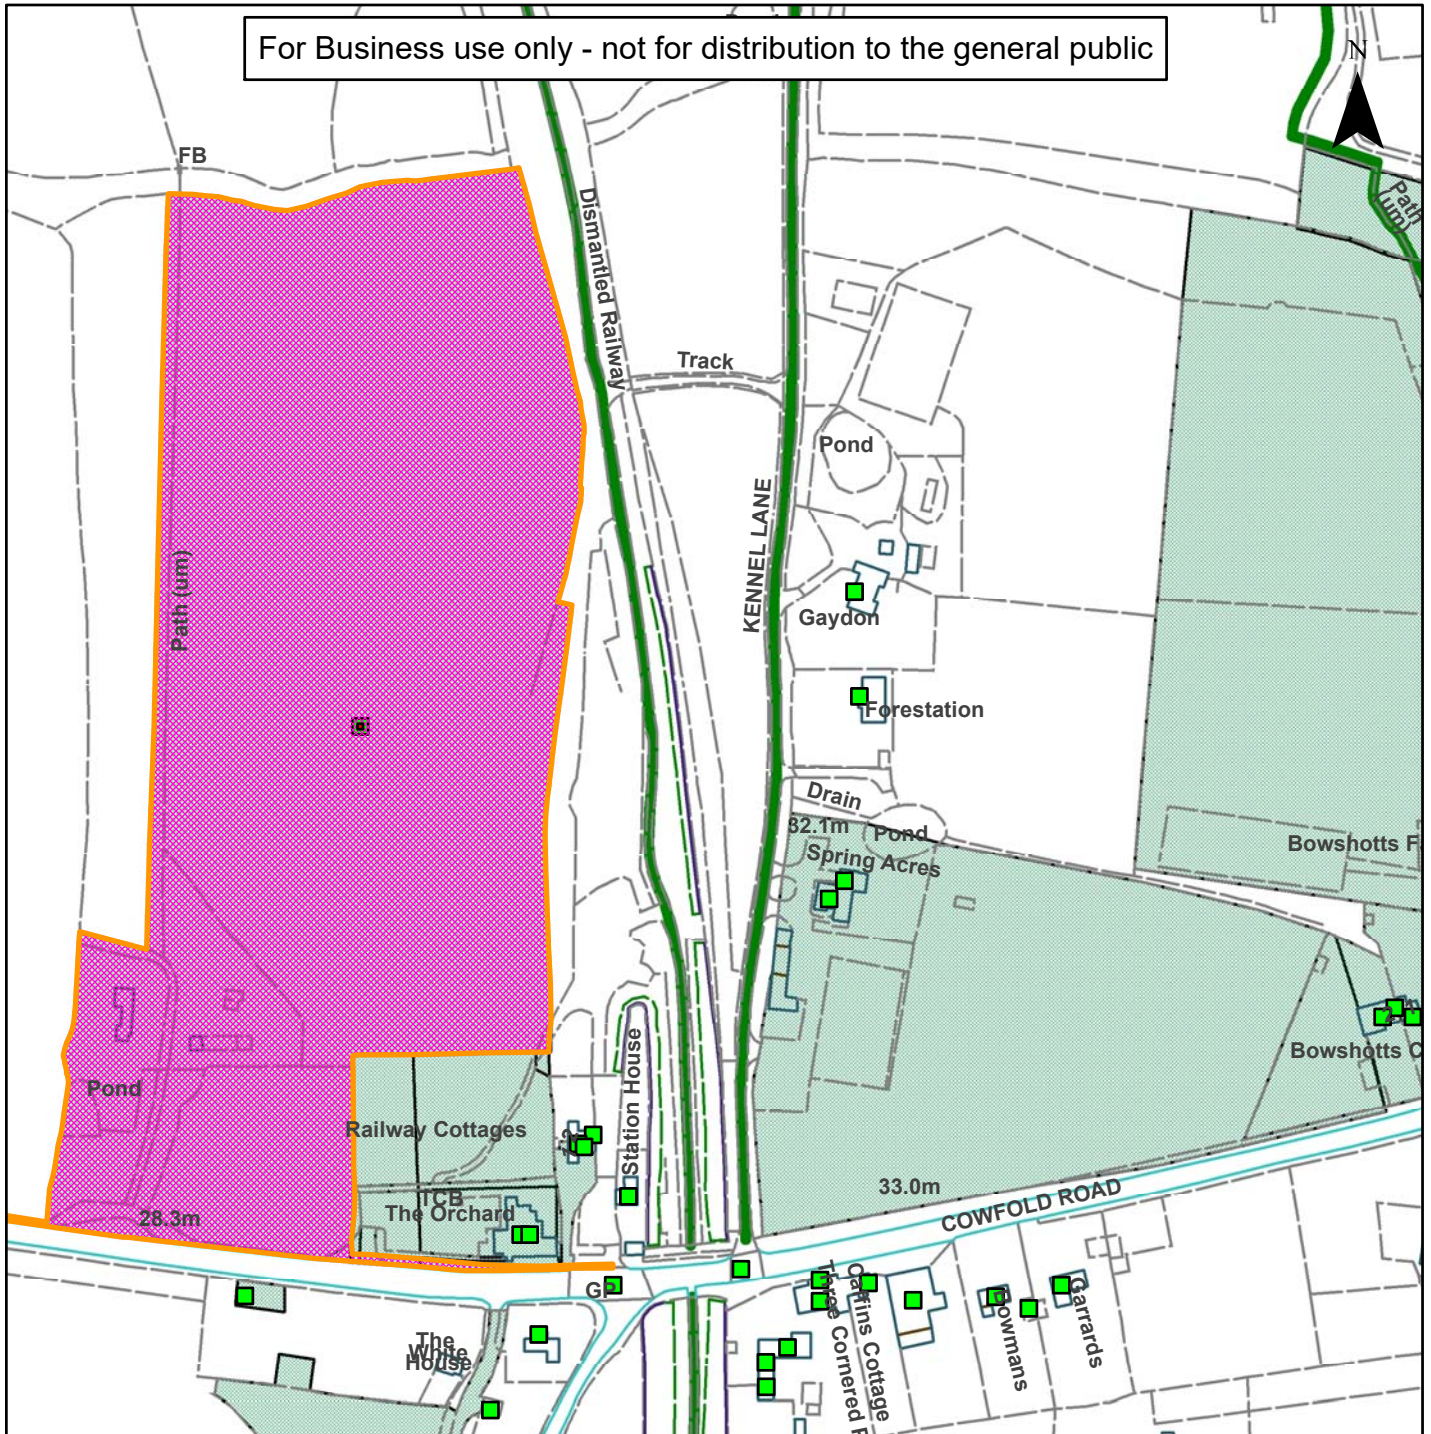

Not Set

For Business use only - not for distribution to the general public

Scale: 1:2,500

Reproduced from the Ordnance Survey map with permission of the Controller of Her Majesty's Stationery Office © Crown Copyright 2012.

Unauthorised reproduction infringes Crown Copyright and may lead to prosecution or civil proceedings.

Organisation	Horsham District Council
Department	
Comments	Not Set
Date	08/03/2018
MSA Number	100023865